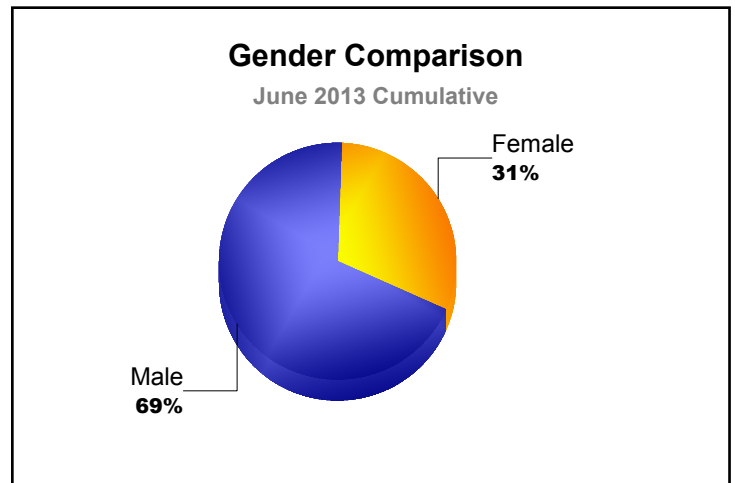

Year	New Clubs	Dropped Clubs	Gain/Loss Clubs	New Members	Charter Members	Reinstate Members	Transfer Members	Total Member Added	Total Members Dropped	Gain/Loss Members
2008-2009	0	0	0	56	0	2	7	65	-83	-18
2009-2010	1	0	1	72	20	4	18	114	-110	4
2010-2011	0	0	0	68	5	4	2	79	-101	-22
2011-2012	0	-1	-1	53	0	4	6	63	-108	-45
2012-2013	0	-1	-1	58	0	1	6	65	-106	-41
Average	0	0	0	61	5	3	8	77	-102	-24