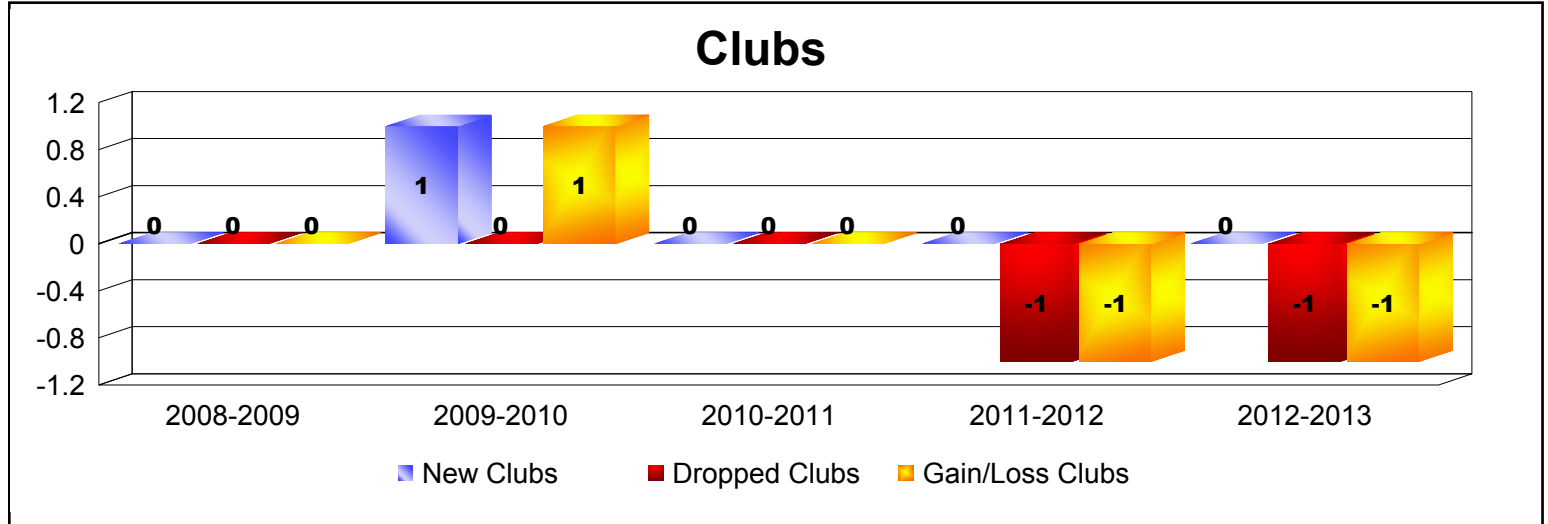

Year	New Clubs	Dropped Clubs	Gain/Loss Clubs	New Members	Charter Members	Reinstate Members	Transfer Members	Total Member Added	Total Members Dropped	Gain/Loss Members
2008-2009	0	0	0	56	0	2	7	65	-83	-18
2009-2010	1	0	1	72	20	4	18	114	-110	4
2010-2011	0	0	0	68	5	4	2	79	-101	-22
2011-2012	0	-1	-1	53	0	4	6	63	-108	-45
2012-2013	0	-1	-1	58	0	1	6	65	-106	-41
Average	0	0	0	61	5	3	8	77	-102	-24

Year	New Clubs	Dropped Clubs	Gain/Loss Clubs	New Members	Charter Members	Reinstate Members	Transfer Members	Total Member Added	Total Members Dropped	Gain/Loss Members
2008-2009	0	-1	-1	22	0	1	7	30	-42	-12
2009-2010	0	0	0	25	0	0	3	28	-36	-8
2010-2011	0	-1	-1	23	0	0	4	27	-38	-11
2011-2012	0	0	0	11	0	1	2	14	-50	-36
2012-2013	0	0	0	18	0	1	3	22	-40	-18
Average	0	0	0	20	0	1	4	24	-41	-17