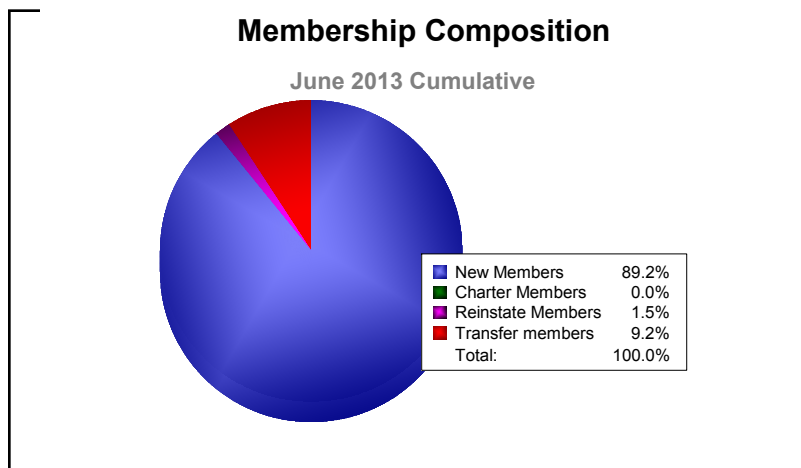

Year	New Clubs	Dropped Clubs	Gain/Loss Clubs	New Members	Charter Members	Reinstate Members	Transfer Members	Total Member Added	Total Members Dropped	Gain/Loss Members
2008-2009	0	0	0	56	0	2	7	65	-83	-18
2009-2010	1	0	1	72	20	4	18	114	-110	4
2010-2011	0	0	0	68	5	4	2	79	-101	-22
2011-2012	0	-1	-1	53	0	4	6	63	-108	-45
2012-2013	0	-1	-1	58	0	1	6	65	-106	-41
Average	0	0	0	61	5	3	8	77	-102	-24

Year	New Clubs	Dropped Clubs	Gain/Loss Clubs	New Members	Charter Members	Reinstate Members	Transfer Members	Total Member Added	Total Members Dropped	Gain/Loss Members
2008-2009	0	-1	-1	22	0	1	7	30	-42	-12
2009-2010	0	0	0	25	0	0	3	28	-36	-8
2010-2011	0	-1	-1	23	0	0	4	27	-38	-11
2011-2012	0	0	0	11	0	1	2	14	-50	-36
2012-2013	0	0	0	18	0	1	3	22	-40	-18
Average	0	0	0	20	0	1	4	24	-41	-17