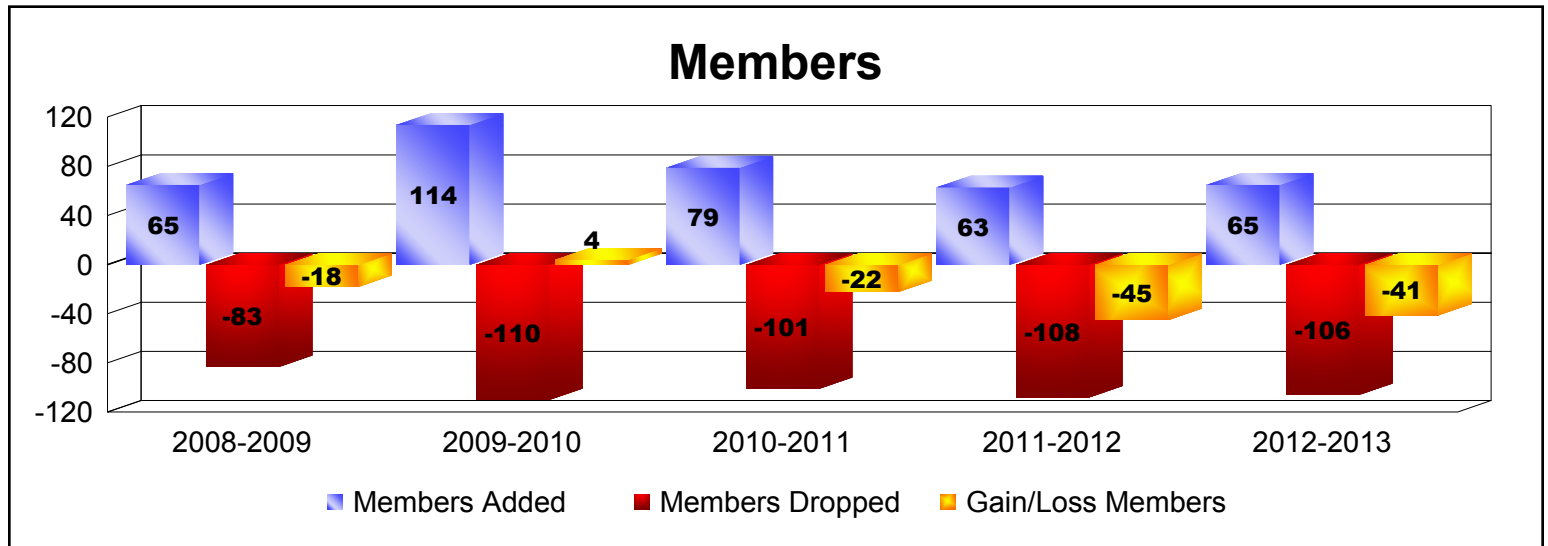

Year	New Clubs	Dropped Clubs	Gain/Loss Clubs	New Members	Charter Members	Reinstate Members	Transfer Members	Total Member Added	Total Members Dropped	Gain/Loss Members
2008-2009	0	0	0	56	0	2	7	65	-83	-18
2009-2010	1	0	1	72	20	4	18	114	-110	4
2010-2011	0	0	0	68	5	4	2	79	-101	-22
2011-2012	0	-1	-1	53	0	4	6	63	-108	-45
2012-2013	0	-1	-1	58	0	1	6	65	-106	-41
Average	0	0	0	61	5	3	8	77	-102	-24

Year	New Clubs	Dropped Clubs	Gain/Loss Clubs	New Members	Charter Members	Reinstate Members	Transfer Members	Total Member Added	Total Members Dropped	Gain/Loss Members
2008-2009	0	-1	-1	22	0	1	7	30	-42	-12
2009-2010	0	0	0	25	0	0	3	28	-36	-8
2010-2011	0	-1	-1	23	0	0	4	27	-38	-11
2011-2012	0	0	0	11	0	1	2	14	-50	-36
2012-2013	0	0	0	18	0	1	3	22	-40	-18
Average	0	0	0	20	0	1	4	24	-41	-17